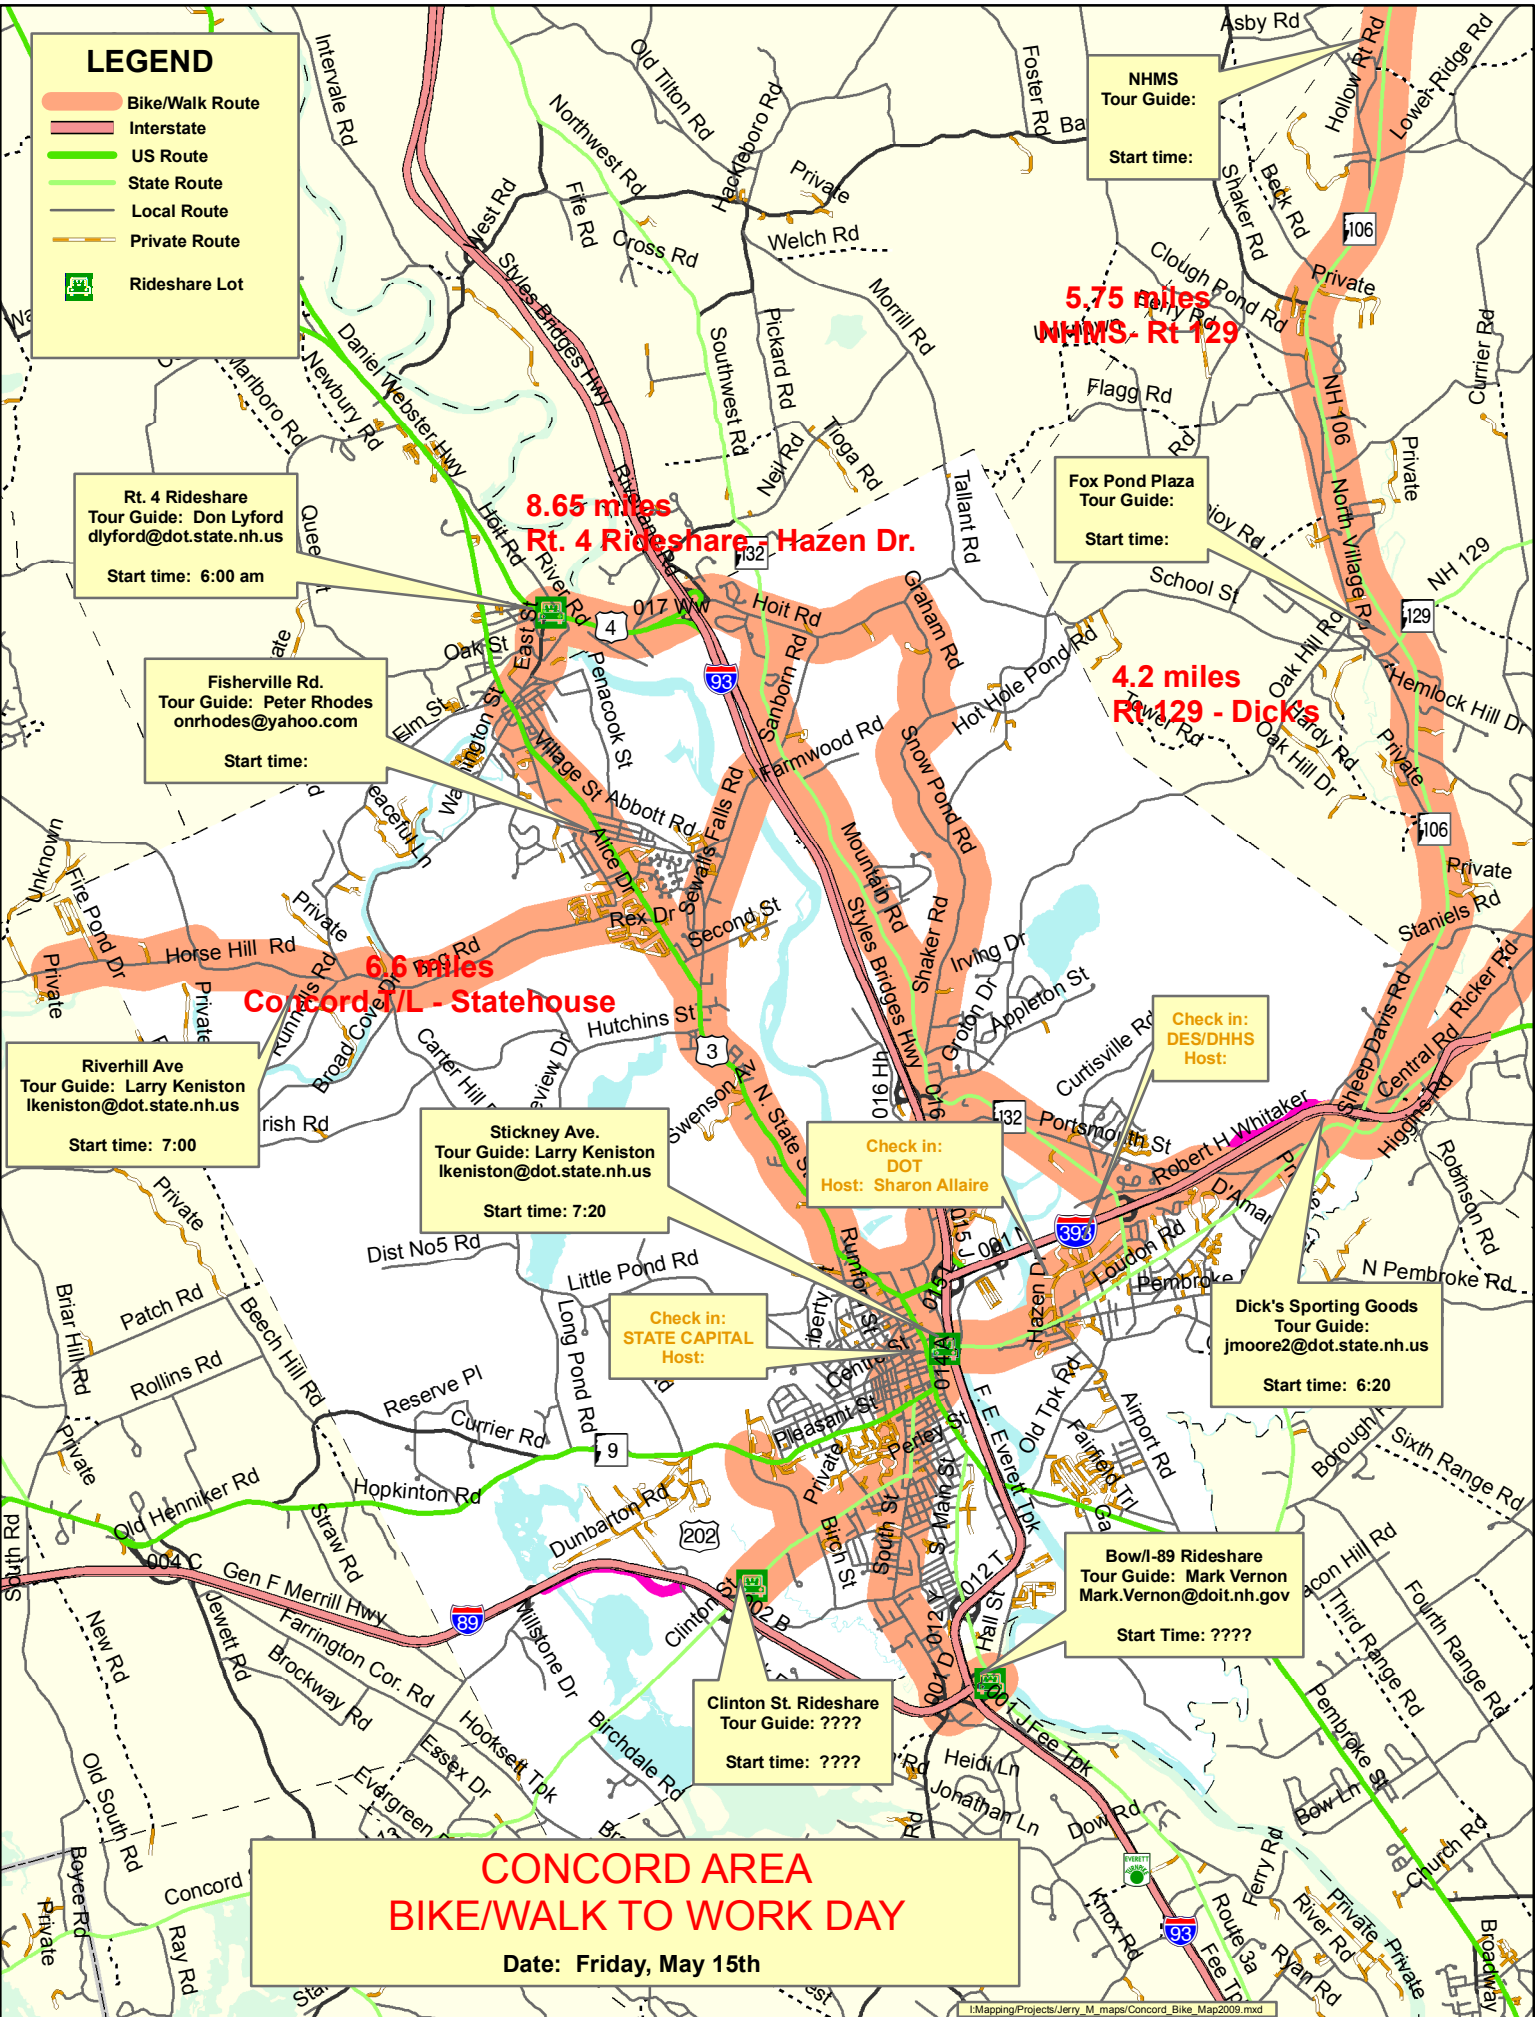

LEGEND

- Bike/Walk Route
- Interstate
- US Route
- State Route
- Local Route
- Private Route
- Rideshare Lot

CONCORD AREA BIKE/WALK TO WORK DAY

Date: Friday, May 15th